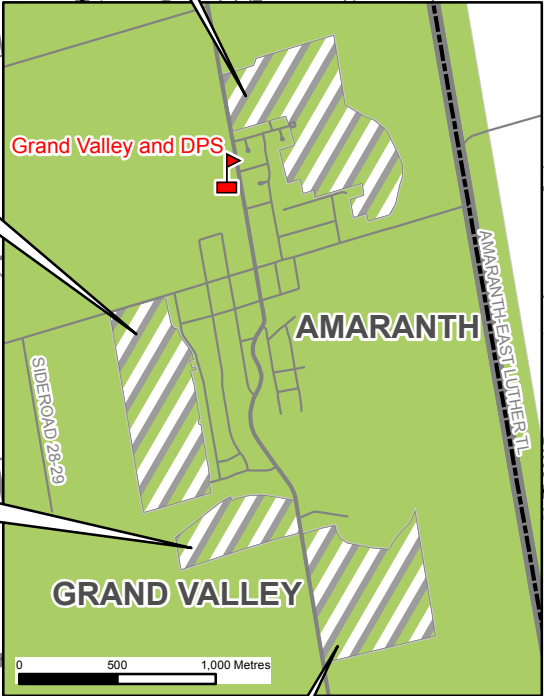

Grand Valley and District PS English JK to 8 Attendance Area

A Development Area (DA) is a distinct geographic area designated by the board which does not form part of a school attendance area. DA school assignments are reviewed annually and are subject to change.

East Grand Valley Development Area:
Students from the East Grand Valley DA are currently assigned to Grand Valley and District PS for JK-8.

West Grand Valley Development Area
Students from the West Grand Valley DA are currently assigned to Grand Valley and District PS for JK-8.

Southwest Grand Valley Development Area
Students from the Southwest Grand Valley DA are currently assigned to Grand Valley and District PS for JK-8.

Southeast Grand Valley Development Area
Students from the Southeast Grand Valley DA are currently assigned to Grand Valley and District PS for JK-8.