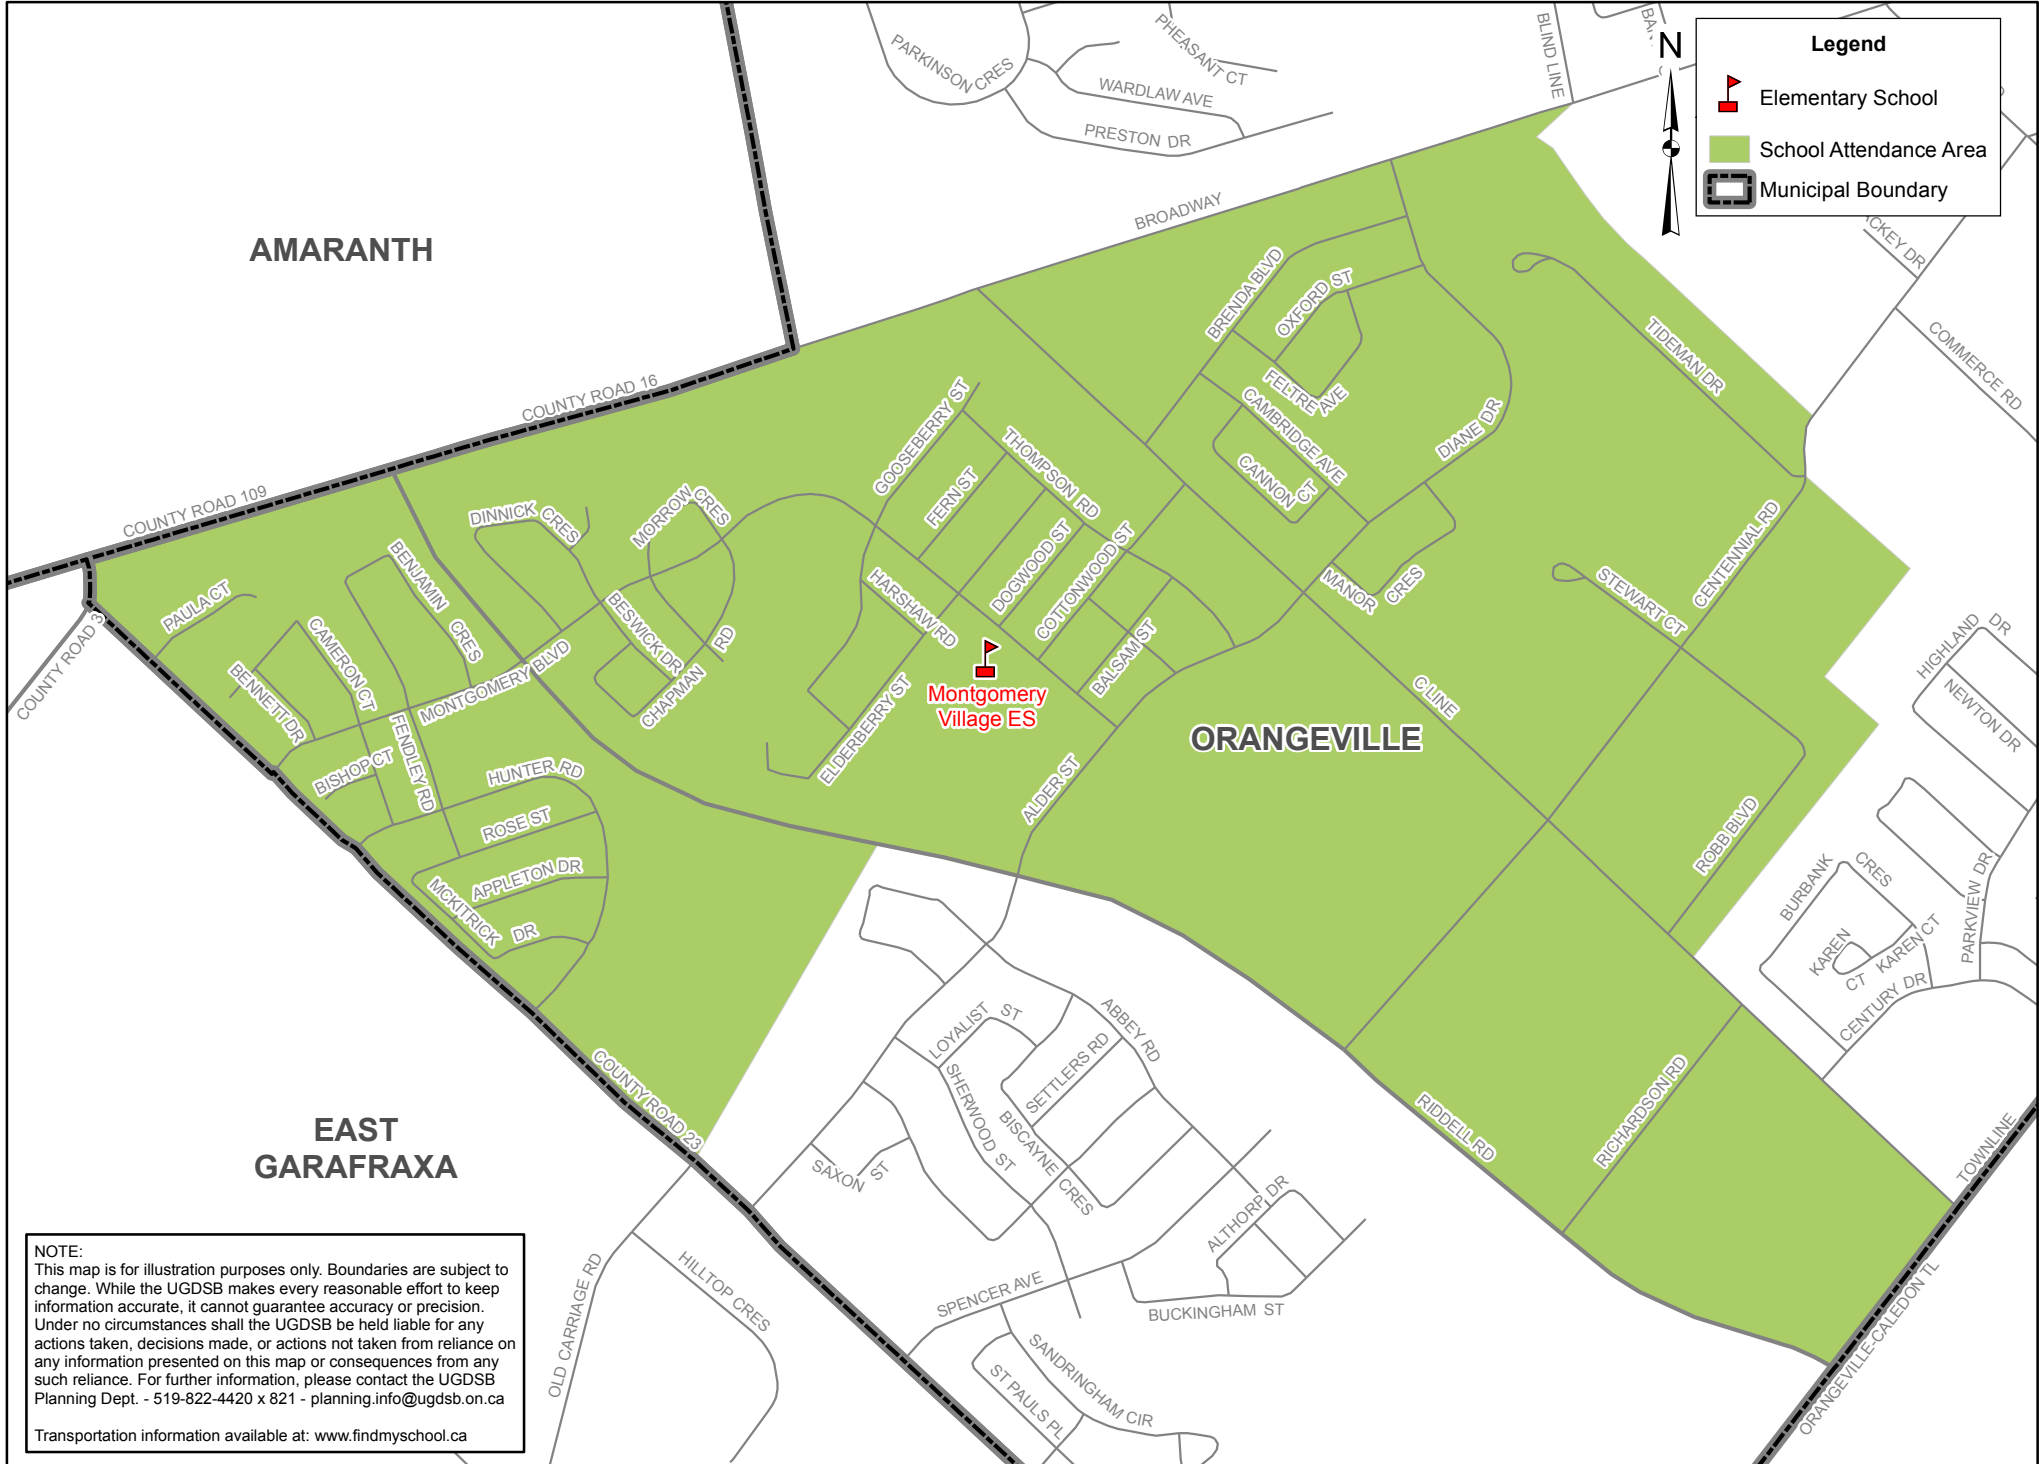

Montgomery Village ES English JK to 8 Attendance Area

NOTE:
 This map is for illustration purposes only. Boundaries are subject to change. While the UGDSB makes every reasonable effort to keep information accurate, it cannot guarantee accuracy or precision. Under no circumstances shall the UGDSB be held liable for any actions taken, decisions made, or actions not taken from reliance on any information presented on this map or consequences from any such reliance. For further information, please contact the UGDSB Planning Dept. - 519-822-4420 x 821 - planning.info@ugdsb.on.ca
 Transportation information available at: www.findmyschool.ca